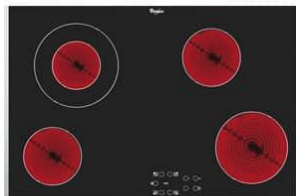

€ 449

- Vitroceramic 77cm
- Inox sides
- 4 zones (1 dual zone)
- Timer
- Child lock
- Tip Touch control

AKT 8210 LX
€ 519.99

€ 399

- Vitroceramic 60cm
- Inox sides
- 4 zones (1 oval duo + 1 dual zone)
- Timer
- Child lock
- Tip Touch control