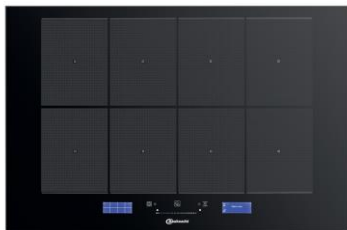

CTAC 8780AFS AL
€ 1499.99

€ 1049

- Induction
- 77 cm
- 8 zones (Total Flexi)
- 8 boosters
- Assisted display
- Child lock
- Power management
- Touch control with premium slider
- Aluminium frame